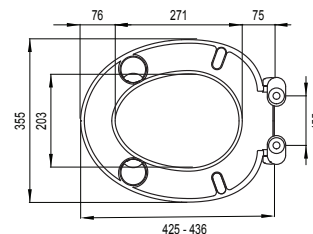

VIRGO S

Color: **white**
 Ident No.: **1409268201**
 EAN code: 8711778221307

Installation method

- Suitable for wall-hung and floor mounted toilet

Properties

- Material: duroplast
- Weight: 2,0 kg
- Soft Close
- Detachable with quick-release system
- Off-set adjustable stainless metal hinges
- Scratch and wear resistant
- 4 interchangeable toilet seat buffers
- Easy fixation from below
- Persistent color

TOILET SEATS

CARE

Color: **white**
 Ident No.: **1409267701**
 EAN code: 8711778221178

Installation method

- Suitable for back to wall, floor mounted WC and wall hung WC

Properties

- Material: Duroplast
- Weight: 1,4 kg
- Off-set adjustable stainless metal hinges
- Scratch and wear resistant
- 4 interchangeable toilet seat buffers
- Easy fixation from above (Topfix)
- Persistent color