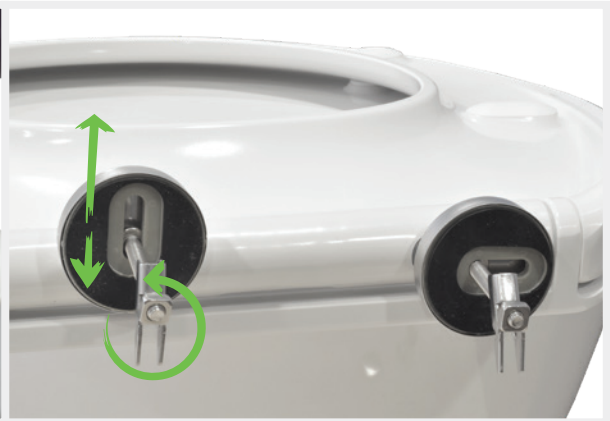

Different shapes of toilet seats for different shapes of toilet bowls

Modern design

Easy fixation from above (Topfix)

Great fitting to different toilet bowls because of off-set adjustable hinges

Quick-release system enable efficient cleaning