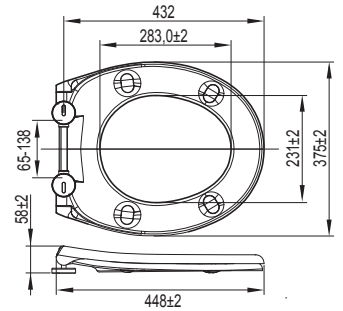

CAPELLA

Color: **white**

Ident No.: **1409269801**

EAN code: 8711778226302

Installation method

- Suitable for wall-hung and floor mounted toilet

Properties

- Material: termoplast
- Weight: 1,26 kg
- Soft Close
- Off-set adjustable plastic hinges

TOILET SEATS

LIBRA QR

Color: **white**
 Ident No.: **1409268101**
 EAN code: 8711778221291

Installation method

- Suitable for wall-hung and floor mounted toilet

Properties

- Material: duroplast
- Weight: 2,0 kg
- Detachable with quick-release system
- Off-set adjustable stainless metal hinges
- Scratch and wear resistant
- 4 interchangeable toilet seat buffers
- Easy fixation from above (Topfix)
- Persistent color

MARS S

Color: **white**
 Ident No.: **1409269901**
 EAN code: 8711778221413

Installation method

- Suitable for wall-hung and floor mounted toilet

Properties

- Material: duroplast
- Weight: 2,18 kg
- Soft Close
- Detachable with quick-release system
- Off-set adjustable stainless metal hinges
- Load-bearing capacity lid 175 kg, 150 kg seat
- Scratch and wear resistant
- 4 interchangeable toilet seat buffers
- Easy fixation with special wrench
- Persistent color

VIRGO S

Color: **white**
 Ident No.: **1409268201**
 EAN code: 8711778221307

Installation method

- Suitable for wall-hung and floor mounted toilet

Properties

- Material: duroplast
- Weight: 2,0 kg
- Soft Close
- Detachable with quick-release system
- Off-set adjustable stainless metal hinges
- Scratch and wear resistant
- 4 interchangeable toilet seat buffers
- Easy fixation from below
- Persistent color