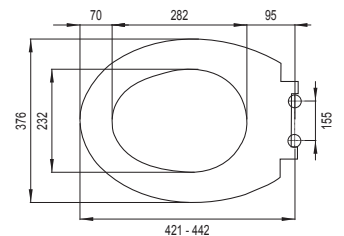

MARS S

Color: **white**
 Ident No.: **1409269901**
 EAN code: 8711778221413

Installation method

- Suitable for wall-hung and floor mounted toilet

Properties

- Material: duroplast
- Weight: 2,18 kg
- Soft Close
- Detachable with quick-release system
- Off-set adjustable stainless metal hinges
- Load-bearing capacity lid 175 kg, 150 kg seat
- Scratch and wear resistant
- 4 interchangeable toilet seat buffers
- Easy fixation with special wrench
- Persistent color