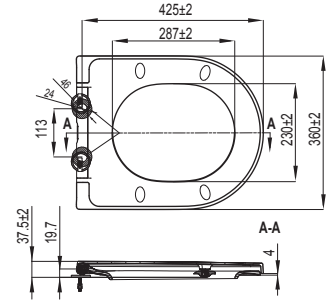

EAN code: 8711778221338

Installation method

- Suitable for wall-hung and floor mounted toilet

Properties

- Material: duroplast
- Weight: 2,4 kg
- Soft Close
- Detachable with quick-release system
- Off-set adjustable stainless metal hinges
- Scratch and wear resistant
- 4 interchangeable toilet seat buffers
- Easy fixation from above (Topfix)
- Slim line
- Persistent color

CAPELLA

Color: **white**

Ident No.: **1409269801**

EAN code: 8711778226302

Installation method

- Suitable for wall-hung and floor mounted toilet

Properties

- Material: termoplast
- Weight: 1,26 kg
- Soft Close
- Off-set adjustable plastic hinges