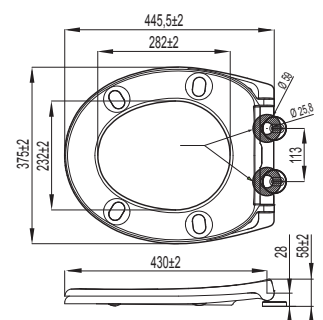

MARS S

Color: **white**
 Ident No.: **1409269901**
 EAN code: 8711778221413

Installation method

- Suitable for wall-hung and floor mounted toilet

Properties

- Material: duroplast
- Weight: 2,18 kg
- Soft Close
- Detachable with quick-release system
- Off-set adjustable stainless metal hinges
- Load-bearing capacity lid 175 kg, 150 kg seat
- Scratch and wear resistant
- 4 interchangeable toilet seat buffers
- Easy fixation with special wrench
- Persistent color

VIRGO S

Color: **white**
 Ident No.: **1409268201**
 EAN code: 8711778221307

Installation method

- Suitable for wall-hung and floor mounted toilet

Properties

- Material: duroplast
- Weight: 2,0 kg
- Soft Close
- Detachable with quick-release system
- Off-set adjustable stainless metal hinges
- Scratch and wear resistant
- 4 interchangeable toilet seat buffers
- Easy fixation from below
- Persistent color

TOILET SEATS

CARE

Color: **white**
 Ident No.: **1409267701**
 EAN code: 8711778221178

Installation method

- Suitable for back to wall, floor mounted WC and wall hung WC

Properties

- Material: Duroplast
- Weight: 1,4 kg
- Off-set adjustable stainless metal hinges
- Scratch and wear resistant
- 4 interchangeable toilet seat buffers
- Easy fixation from above (Topfix)
- Persistent color