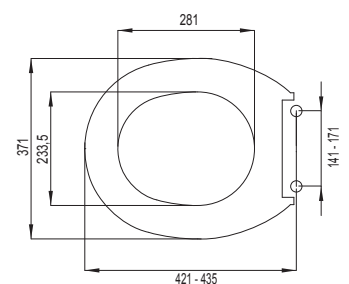

CAPELLA

Color: **white**

Ident No.: **1409269801**

EAN code: 8711778226302

Installation method

- Suitable for wall-hung and floor mounted toilet

Properties

- Material: termoplast
- Weight: 1,26 kg
- Soft Close
- Off-set adjustable plastic hinges