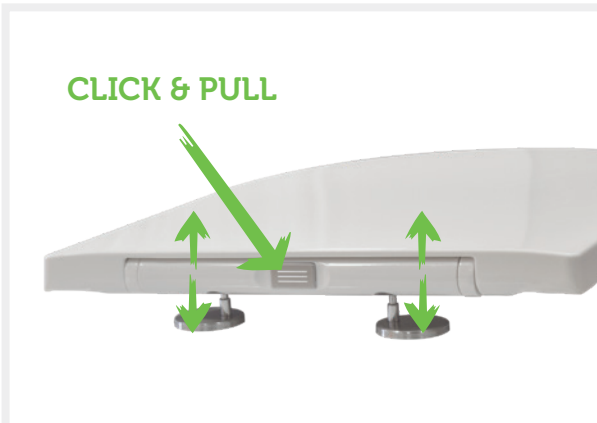

Different shapes of toilet seats for different shapes of toilet bowls

Modern design

Easy fixation from above (Topfix)

Great fitting to different toilet bowls because of off-set adjustable hinges

Quick-release system enable efficient cleaning