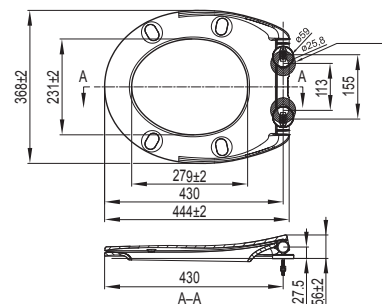

AQUARIUS S

Color: **white**

Ident No.: **1409268301**

EAN code: 8711778221314

Installation method

- Suitable for wall-hung and floor mounted toilet

Properties

- Material: duroplast
- Weight: 2,8 kg
- Soft Close
- Detachable with quick-release system
- Off-set adjustable stainless metal hinges
- Scratch and wear resistant
- 4 interchangeable toilet seat buffers
- Easy fixation from above (Topfix)
- Slim line
- Persistent color

CAPELLA

Color: **white**

Ident No.: **1409269801**

EAN code: 8711778226302

Installation method

- Suitable for wall-hung and floor mounted toilet

Properties

- Material: termoplast
- Weight: 1,26 kg
- Soft Close
- Off-set adjustable plastic hinges